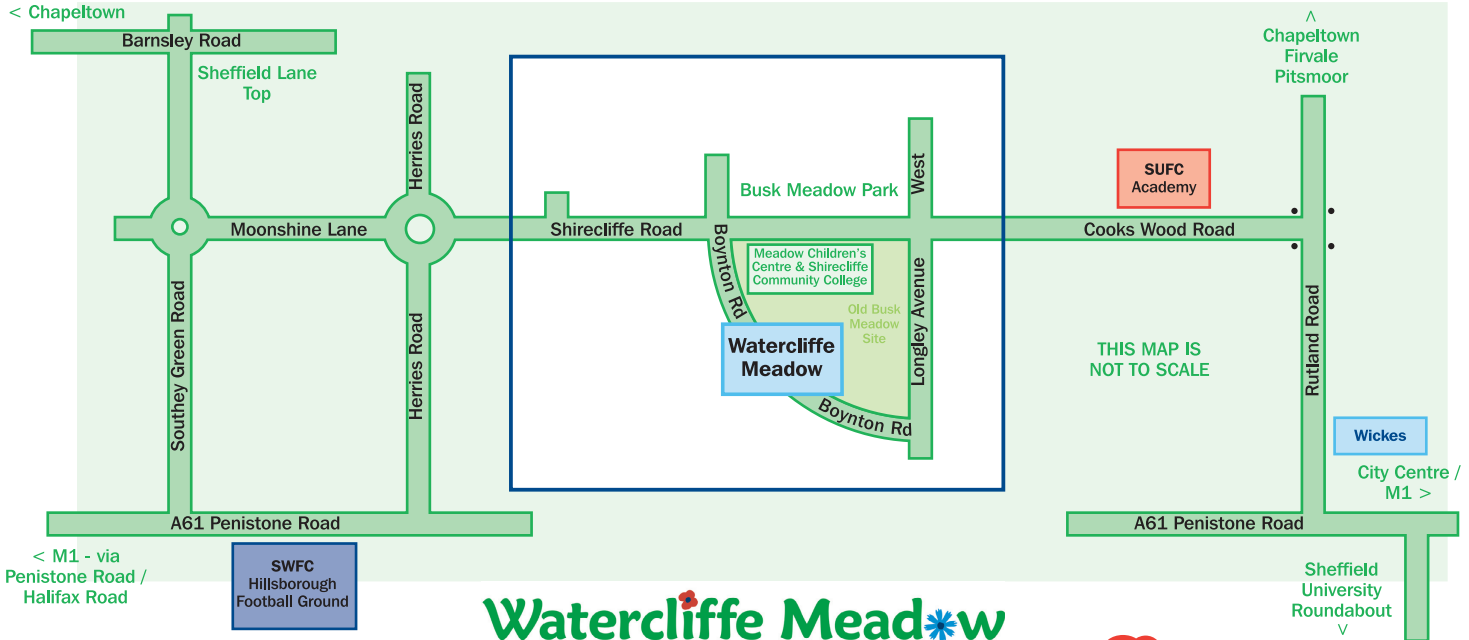

Where to find us

Watercliffe Meadow is built on a site shared with the Meadow Children's Centre and Shirecliffe Community Centre on Shirecliffe Road, opposite Busk Meadow Park. Our school playing field and MUGA pitch are where the old Busk Meadow Nursery & Infant School used to be.

Watercliffe Meadow

Boynton Road, Sheffield, S5 7HL.

Telephone 0114 2326603

Fax 0114 285 2642

Email: enquiries@watercliffe.sheffield.sch.uk

Directions...

We are at the end of Boynton Road which can be accessed either from Shirecliffe Road or Longley Avenue West. Our main car park is at the end of Boynton Road coming from the Shirecliffe Road entrance.

A place for learning

Watercliffe Meadow

How to find us

The World is Ours!